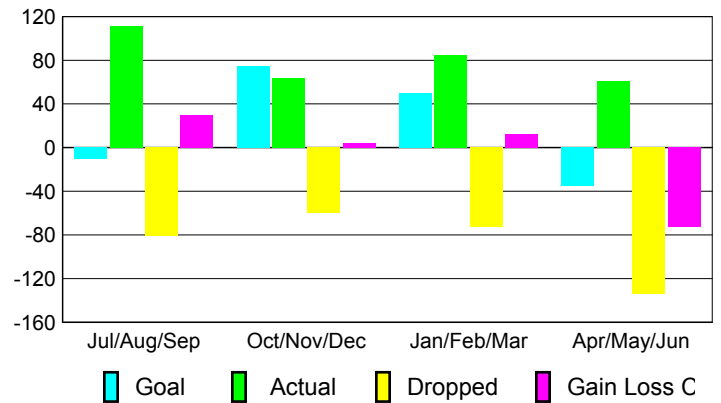

Membership Results 2009-2010

Goal, New, Dropped, Gain/Loss

Comparison of Membership Gain/Loss

Current Year Compared to the Previous Year