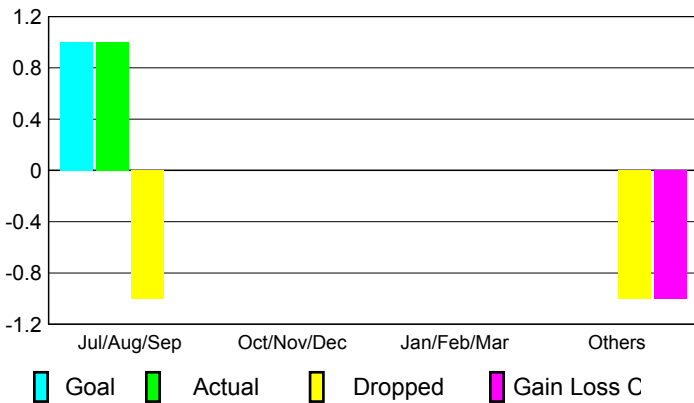

2009-2010 GMT Quarterly Report for District (or Undistricted) **District 337 C**

GMT: **Junichi Takata**

Location: **JAPAN**

GMT CA: **5**

CLUBS

Club Results 2009-2010

Clubs 2008-2009

Month	New Club	Actual New	Actual Dropped	Gain/Loss of	Gain/Loss of
	Goal	New Clubs	Dropped Clubs	Clubs	Clubs
Jul/Aug/Sep	1	1	-1	0	0
Oct/Nov/Dec	0	0	0	0	0
Jan/Feb/Mar	0	0	0	0	1
Apr/May/June	0	0	-1	-1	0
Totals	1	1	-2	-1	1

Club Results 2009-2010

Goal, New, Dropped, Gain/Loss

Comparison of Club Gain/Loss

Current Year Compared to the Previous Year

YTD Status Quo Clubs 2009-2010

Status Quo Clubs Compared to Status Quo Members

MEMBERSHIP