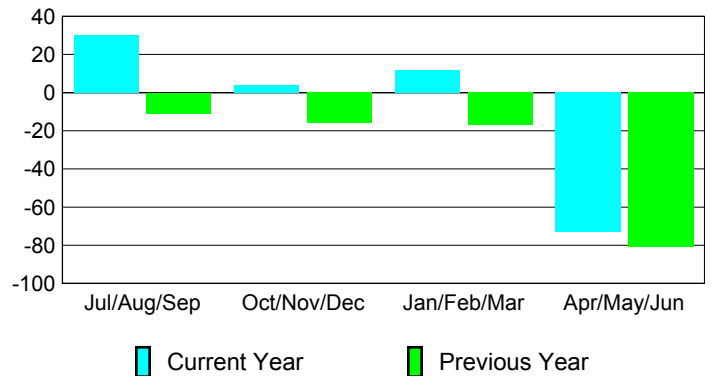

Membership Results 2009-2010

Membership 2008-2009

Month	Net Memb	Actual New	Actual Dropped	Gain/Loss of	Gain/Loss of
	Goal	New Memb	Dropped Memb	Memb	Memb
Jul/Aug/Sep	-10	111	-81	30	-11
Oct/Nov/Dec	75	64	-60	4	-16
Jan/Feb/Mar	50	85	-73	12	-17
Apr/May/June	-35	61	-134	-73	-81
Totals	80	321	-348	-27	-125

Membership Results 2009-2010

Goal, New, Dropped, Gain/Loss

Comparison of Membership Gain/Loss

Current Year Compared to the Previous Year

Gender Comparison 2009-2010

Jul/Aug/Sep

Oct/Nov/Dec

Jan/Feb/Mar